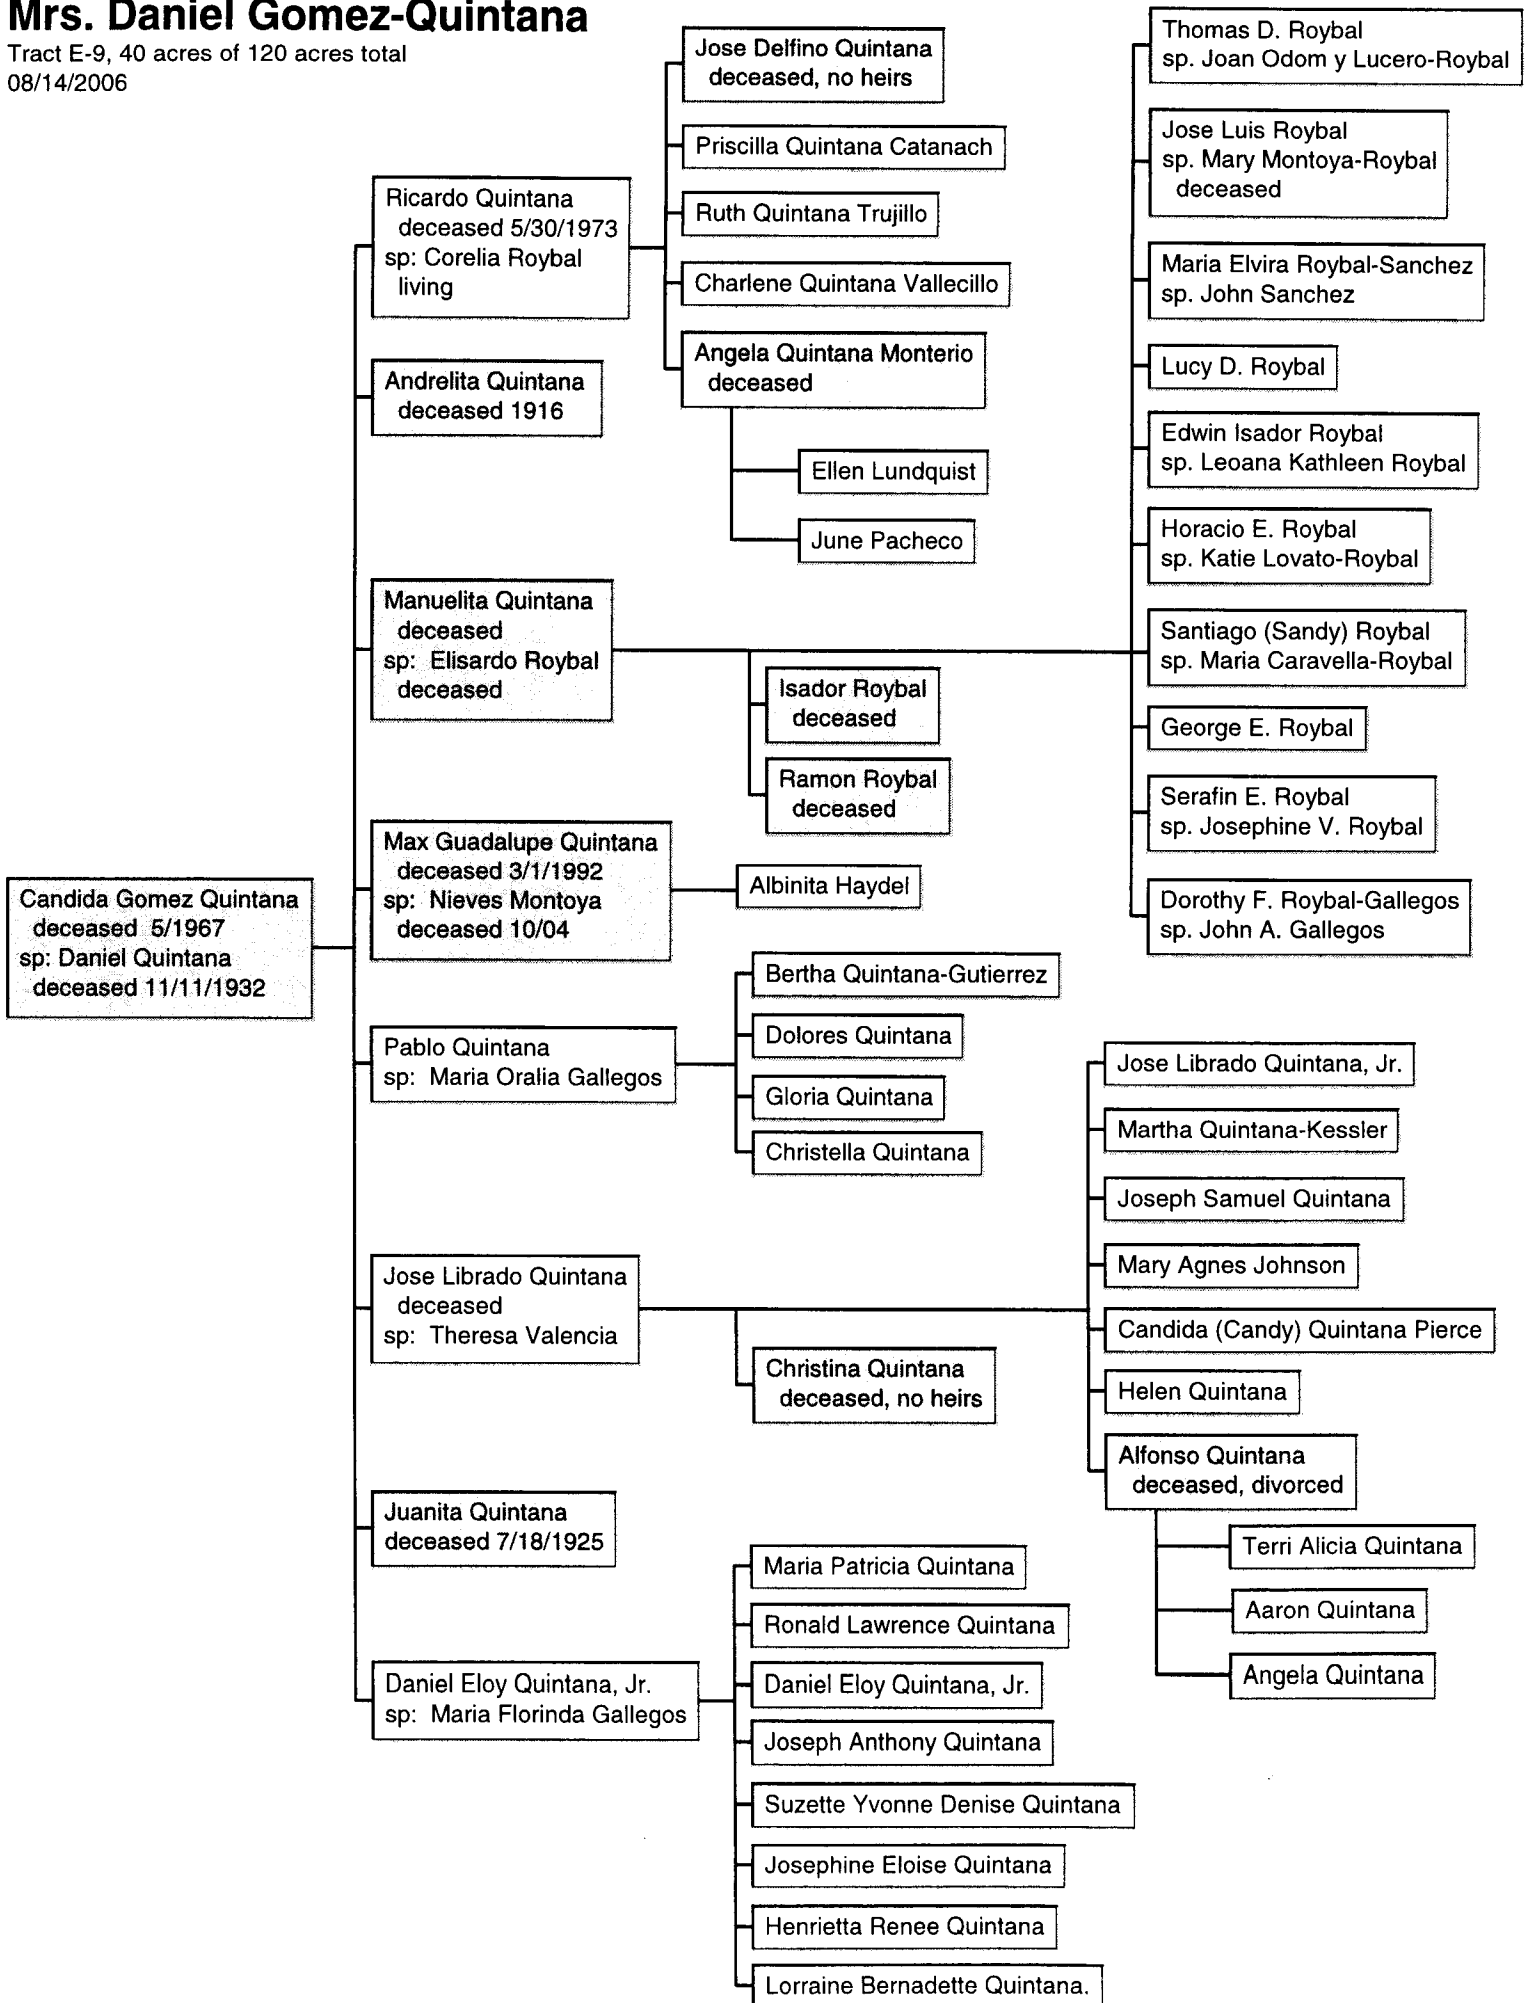

Mrs. Daniel Gomez-Quintana

Tract E-9, 40 acres of 120 acres total
08/14/2006

Elfego Gomez

Tract E-9,
80 acres of 120 acres total
08/14/2006