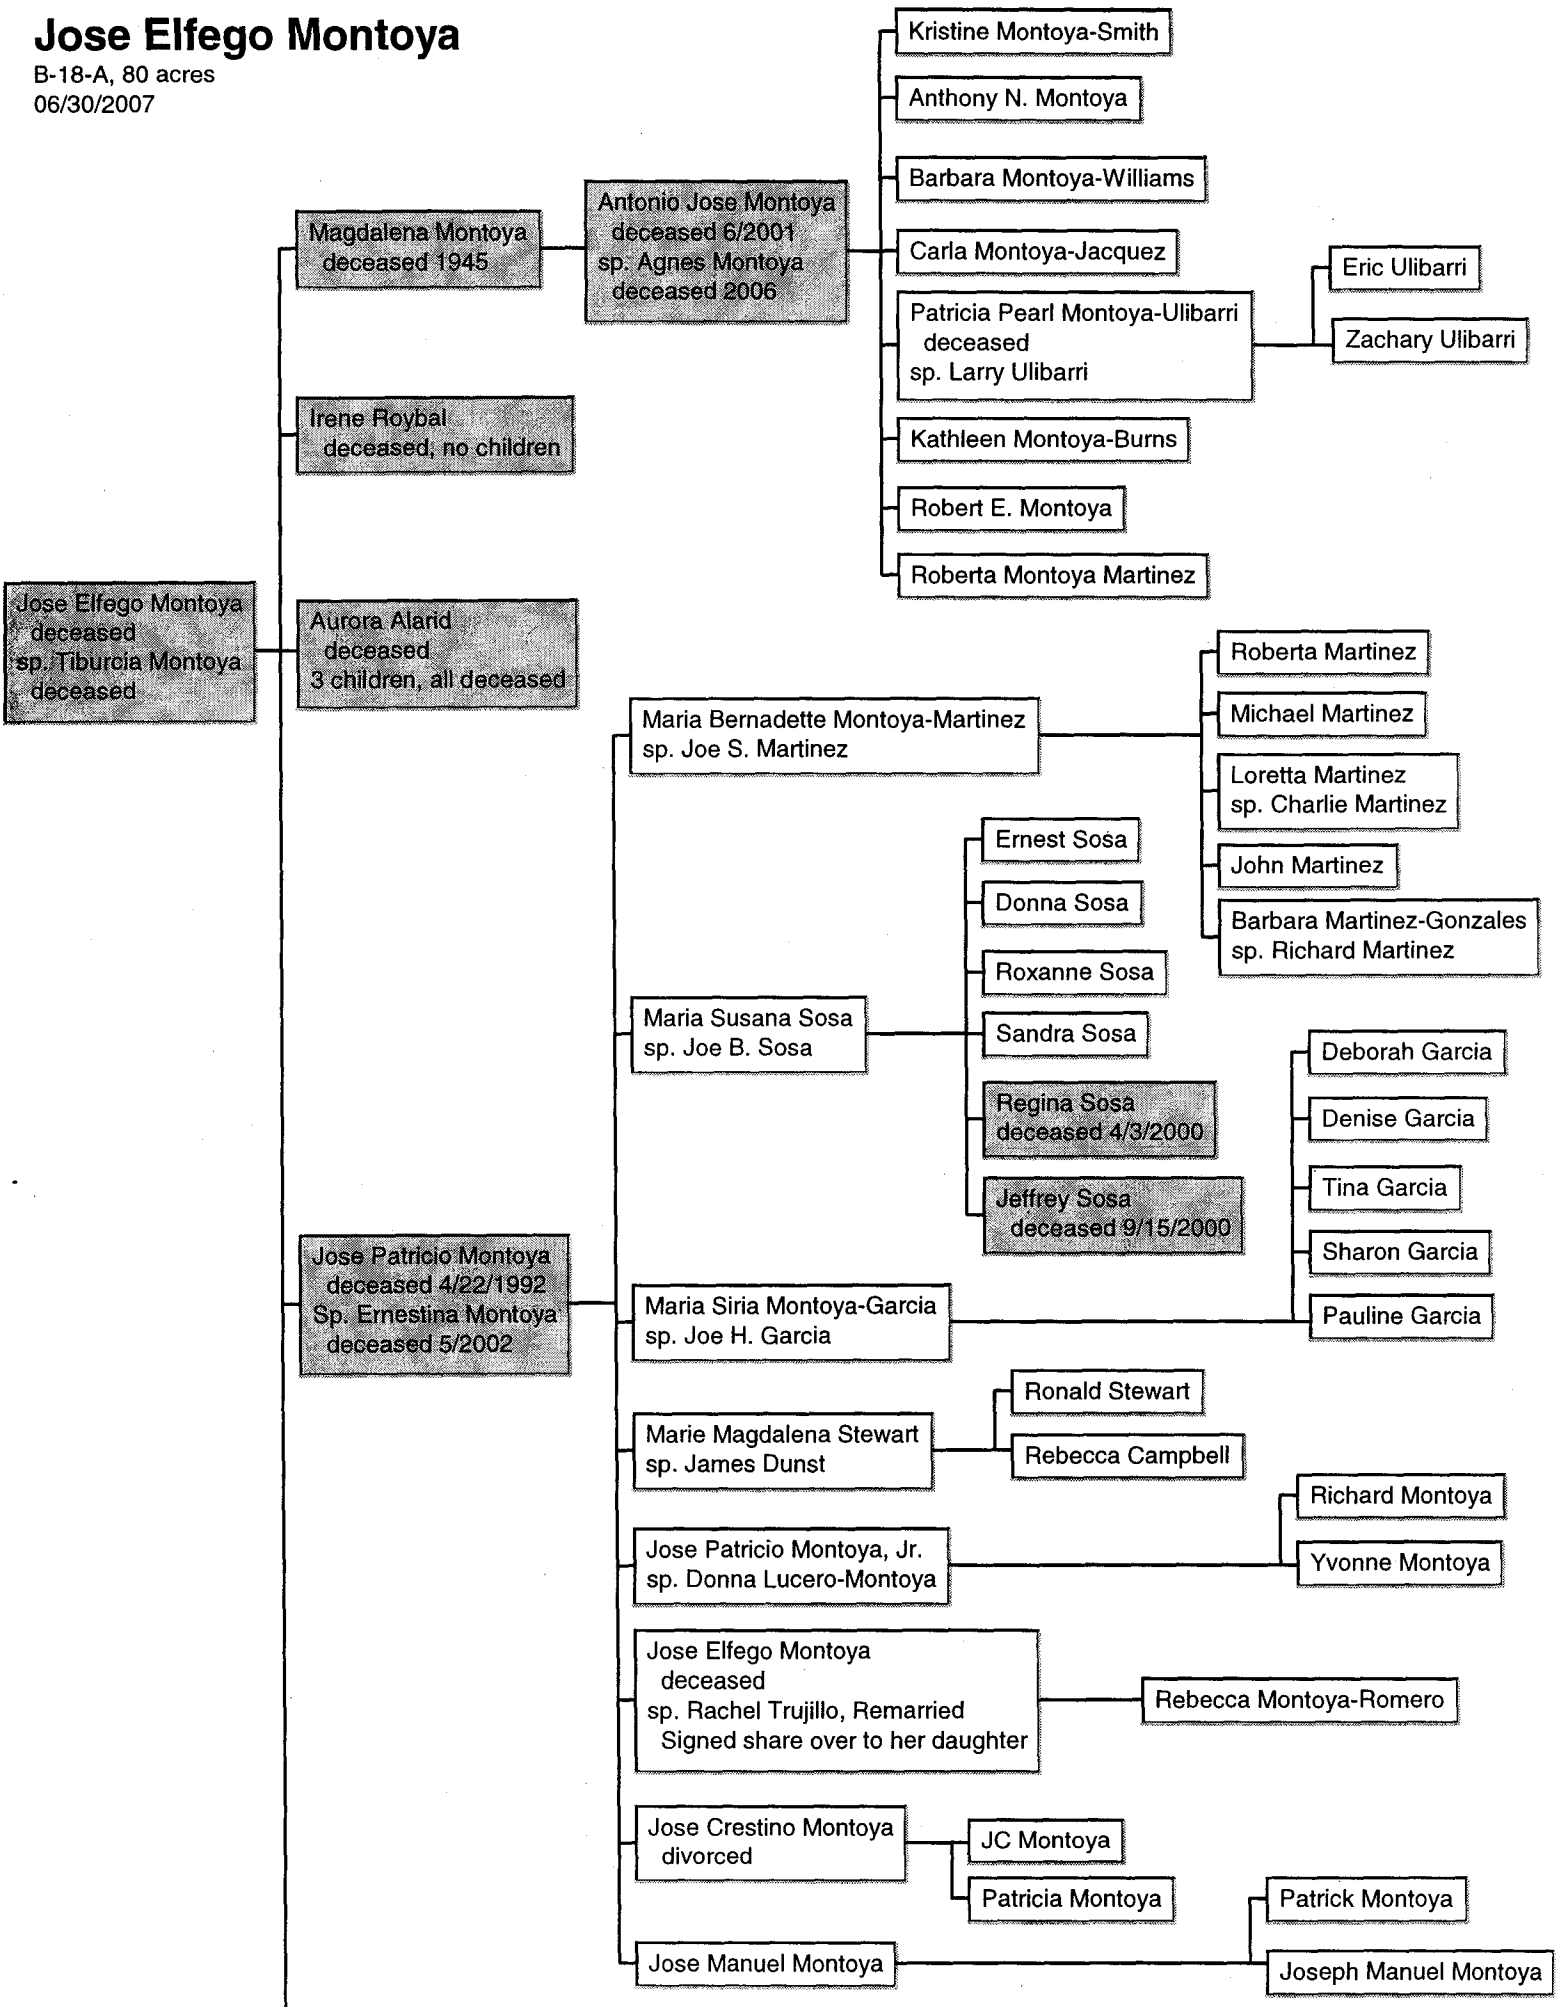

# Jose Elfego Montoya

B-18-A, 80 acres  
06/30/2007

Jose Maria Montoya  
deceased  
sp. Mildred Montoya  
deceased

Isabel Montoya  
deceased  
sp. William Ketchum, Remarried

Angela M. Younger

Crisiforo Montoya  
sp. Viola Montoya